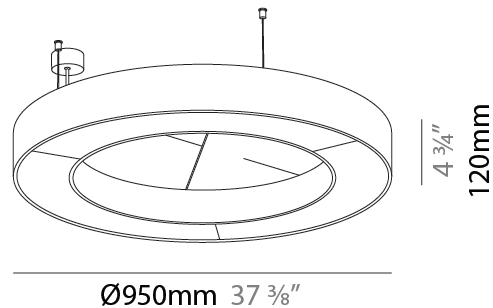

GENERAL

Series: Glorious Acoustic
Brand: Prolicht
Division: Architectural
Mounting Type: Suspension
Mounting Location: Ceiling
Subcategory: Acoustic

PHYSICAL

Shape: Round
Diameter (mm): 950
Diameter (in): 37 ³/₈
Width (mm): 120
Width (in): 4 ³/₄
Light Distribution: Direct
Diffuser: PMMA - Opal / Micro-Prism
Fixture Finish: SSR / BKV / CWI / CRY / HAB / UFT / ITA / RUA / FTG / MYG / LOD / PUS / FRO / FUP / KIA / POP / BLS / SPG / MEY / GOH / GUM / CHC / COM / ABZ / JAG / OBR / MOS / ROR
Accent Finish: ANC / ASH / BNA / BTC / BZE / CEL / EGG / EVG / FOG / FOS / FST / FUA / IRI / IRO / KHA / LIC / LIM / MER / MSN / MUS / ONX / PEA / PLU / POL / PPY / RAY / ROY / RST / STE / SWD / TAN / TAU
Fixture Material: Aluminum
Cable Details: 2 000mm / 78 3/4" or 6 000mm / 236 1/4" Transparent Cable

ELECTRICAL

Lamp Type: LED (Zhaga Standard)
Input Wattage (W): 44
Total Output Wattage (W): 40
Dimming: Tri-Mode (Non-Dimming and Phase Dimming (120Vac only) and 0-10V Dimming)
Driver Included: Yes
Driver Location: Integrated
Driver Type: Constant Current - Universal
Driver Class: Class 2
Input Voltage (V): 120 - 277

LED

Color Temperature (°K): 2700 / 3000 / 3500 / 4000
Max. Delivered Lumen (lm): 4947 / 5153 / 6051 / 5239
Nominal Lumen (lm): 5475 / 5946 / 6982 / 6045
CRI: >90 CRI
Lamp Life (hrs): 50000

OPTICAL

RATINGS AND CERTIFICATIONS

Certified By: CSA Certified to UL and CSA Standards
IP rating: IP20