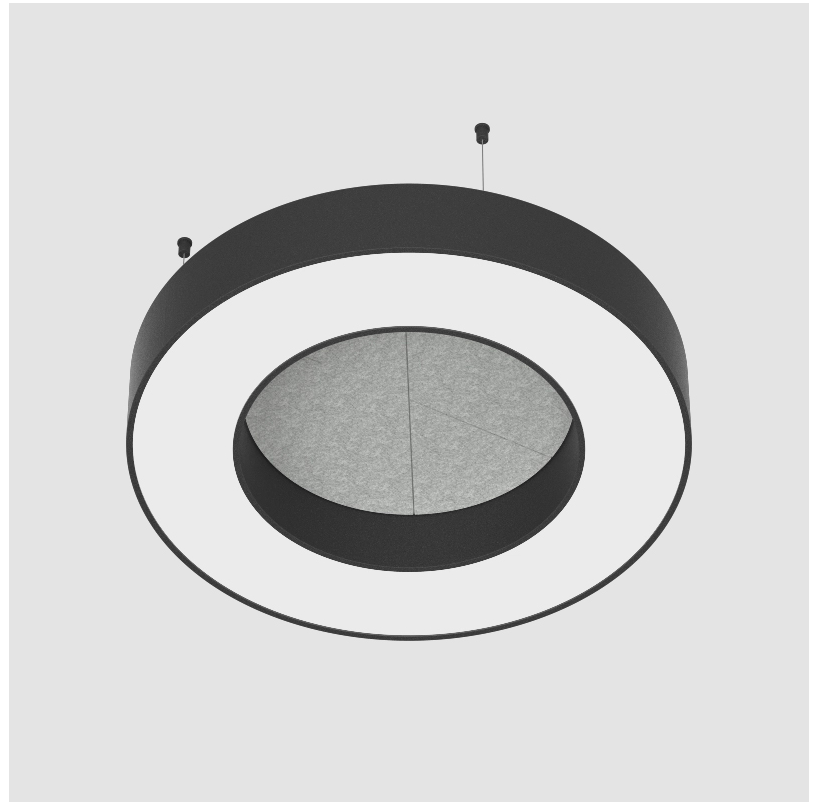

GENERAL

Series: Glorious Acoustic
Brand: Prolicht
Division: Architectural
Mounting Type: Suspension
Mounting Location: Ceiling
Subcategory: Acoustic

PHYSICAL

Shape: Round
Diameter (mm): 750
Diameter (in): 29 1/2
Width (mm): 120
Width (in): 4 3/4
Light Distribution: Direct
Diffuser: PMMA - Opal / Micro-Prism
Fixture Finish: SSR / BKV / CWI / CRY / HAB / UFT / ITA / RUA / FTG / MYG / LOD / PUS / FRO / FUP / KIA / POP / BLS / SPG / MEY / GOH / GUM / CHC / COM / ABZ / JAG / OBR / MOS / ROR
Accent Finish: ANC / ASH / BNA / BTC / BZE / CEL / EGG / EVG / FOG / FOS / FST / FUA / IRI / IRO / KHA / LIC / LIM / MER / MSN / MUS / ONX / PEA / PLU / POL / PPY / RAY / ROY / RST / STE / SWD / TAN / TAU
Fixture Material: Aluminum
Cable Details: 2 000mm / 78 3/4" or 6 000mm / 236 1/4" Transparent Cable

ELECTRICAL

Lamp Type: LED (Zhaga Standard)
Input Wattage (W): 45.1
Total Output Wattage (W): 40
Dimming: Tri-Mode (Non-Dimming and Phase Dimming (120Vac only) and 0-10V Dimming)
Driver Included: Yes
Driver Location: Integrated
Driver Type: Constant Current - Universal
Driver Class: Class 2
Input Voltage (V): 120 - 277

LED

Color Temperature (°K): 2700 / 3000 / 3500 / 4000
Max. Delivered Lumen (lm): Max 4867
Nominal Lumen (lm): Max 6637
CRI: >90 CRI
Lamp Life (hrs): 50000

OPTICAL

RATINGS AND CERTIFICATIONS

Certified By: CSA Certified to UL and CSA Standards
IP rating: IP20